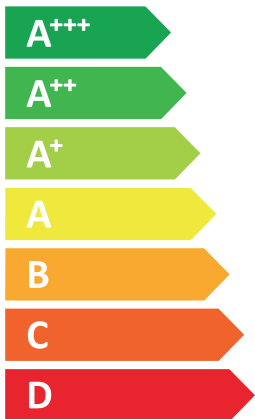

ENERG

енергия · ενέργεια

VIESSMANN

VITOCAL 200-A, AWO-M-E-AC 201.A04

55 °C

35 °C

Indoor sound power level: **39 dB**

Outdoor sound power level: **53 dB**

Regional energy efficiency requirements (kW):

- Dark Blue: 5 kW
- Medium Blue: 5 kW
- Light Blue: 2 kW
- Very Light Blue: 3 kW

2019

811/2013

5792731-3