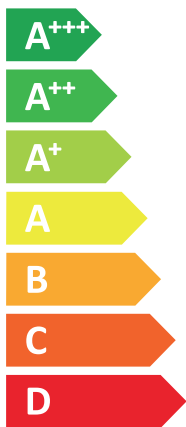

ENERG

енергия · ενέργεια

VISSMANN

VITOCAL 222-A, AWOT-M-E 221.A08

A++

A+

Two icons representing sound power levels. The top icon shows a speaker inside a house with the text '39 dB'. The bottom icon shows a speaker outside a house with the text '55 dB'.

A legend for power output zones, consisting of three colored squares with corresponding text: a dark blue square for '8 kW', a medium blue square for '6 kW', and a light blue square for '3 kW'.

2019

811/2013