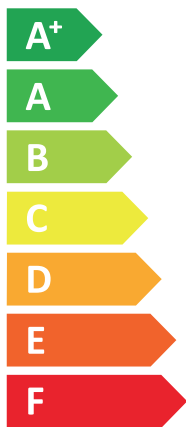

ENERG

енергия · ενέργεια

VISSMANN

VITOCAL 222-A, AWOT-M-E 221.A08

A++

A+

Two icons representing sound power levels. The top icon shows a speaker inside a house with the text '39 dB'. The bottom icon shows a speaker outside a house with the text '55 dB'.

A legend for power output zones, consisting of three colored squares with corresponding text: a dark blue square for '8 kW', a medium blue square for '6 kW', and a light blue square for '3 kW'.

2019

811/2013