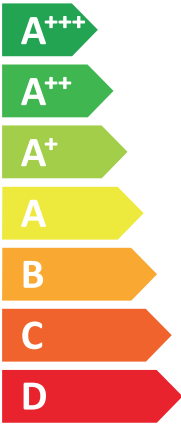

ENERG
енергия · ενέργεια

VISSMANN

VITOCAL 222-A, AWOT-M-E 221.A10

A++

A+

Two icons representing sound power levels: a speaker inside a house icon and a house icon with a speaker. Below the first icon is the text "39 dB" and below the second is "56 dB".

A legend with three colored squares and their corresponding power levels: a dark blue square for "10 kW", a medium blue square for "9 kW", and a light blue square for "8 kW".

2019

811/2013

5814653-3