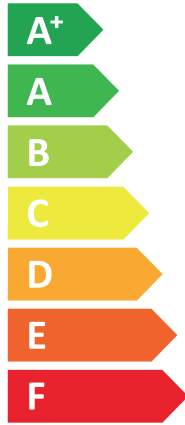

ENERG
енергия · ενέργεια

VISSMANN

VITOCAL 222-A, AWOT-M-E 221.A10

A++

A+

Two icons representing sound power levels: a speaker inside a house icon and a house icon with a speaker. Below the first icon is the text "39 dB" and below the second is "56 dB".

A legend with three colored squares and their corresponding power levels: a dark blue square for "10 kW", a medium blue square for "9 kW", and a light blue square for "8 kW".

2019

811/2013

5814653-3